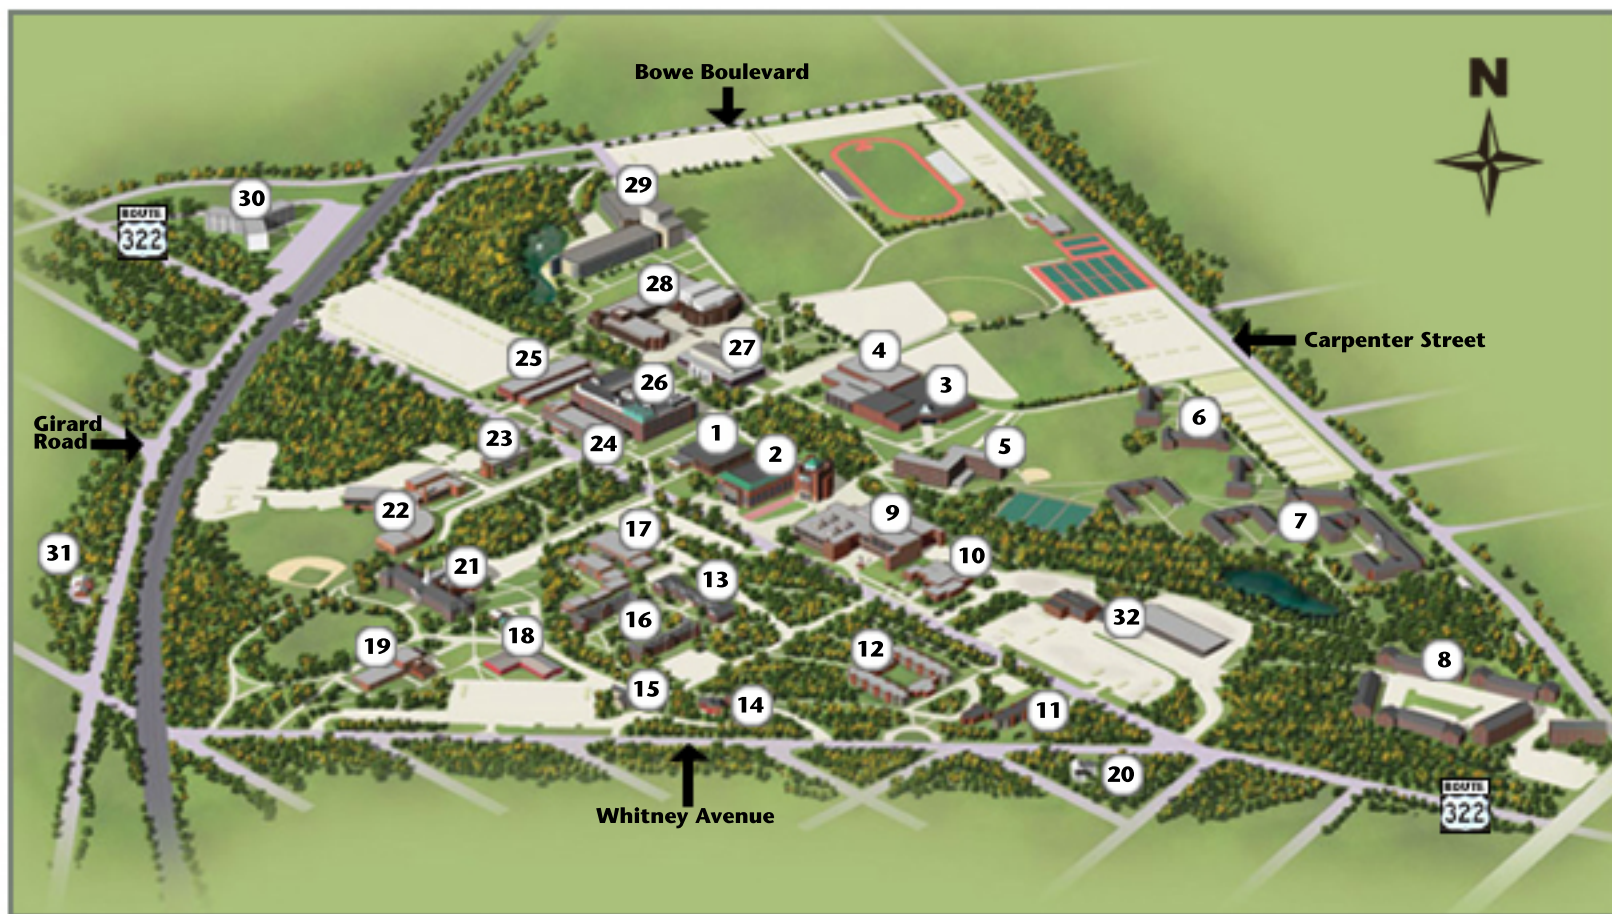

Rowan University

Directions & Visitor Information

<http://www.rowan.edu/campusmap>

- 1 Savitz Hall**
- 2 Campbell Library**
- 3 Student Recreation Center**
- 4 Esbjornson Hall (Esby)**
- 5 Mimosa Hall**
- 6 Edgewood Park Apartments**
- 7 The North Halls**
- 8 Mansion Park Apartments**
- 9 Student Center**
- 10 Winans Hall**
- 11 Mullica Hall**
- 12 Evergreen Hall**
- 13 Linden Hall**
- 14 Hollybush**
- 15 Carriage House**
- 16 Laurel and Oak Halls**

- 17 Memorial Hall**
- 18 Bole Hall Annex**
- 19 Bole Hall**
- 20 R. Grace Bagg Alumni Center**
- 21 Bunce Hall**
- 22 Bozorth hall**
- 23 Hawthorn Hall**
- 24 Bosshart Hall**
- 25 Westby Hall**
- 26 Science Hall**
- 27 Robinson Hall**
- 28 Wilson Hall**
- 29 Rowan Hall**
- 30 Triad**
- 31 Child Care Center**
- 32 Facilities Buildings**

Parking Policy

Visitors should obtain a parking permit before parking. Permits are available at the Welcome Gate on Rt. 322 from 7:30 a.m.– 3:30 p.m., M–F. Permits can also be obtained anytime from the Department of Public Safety in Bole Annex. Some events, such as weekend concerts or sporting events, do not require permits. For parking information to specific events, contact the event organizers or the Department of Public Safety at 856.256.4922.